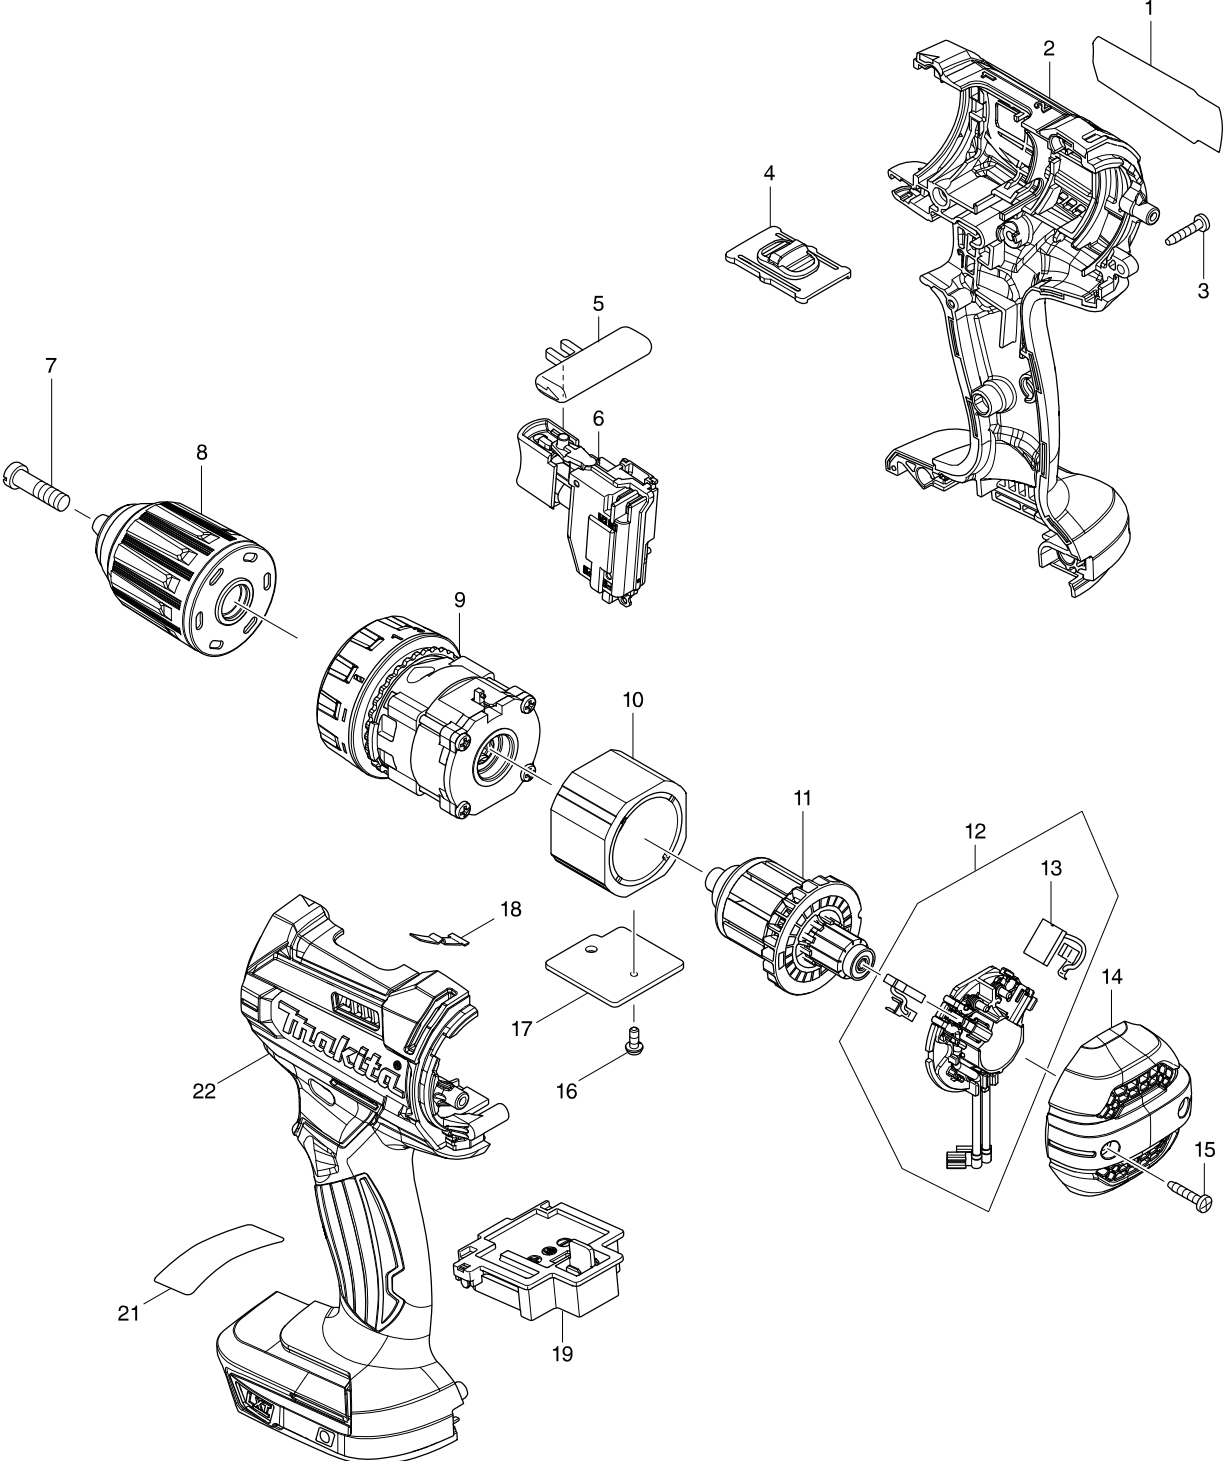

Mallinnumero DDF482 CORDLESS DRIVER DRILL

# Mallinumero DDF482 CORDLESS DRIVER DRILL

Sivu 1 / 1

Nimike	Osanumero	Kuvaus	I/C nro	MÄÄRÄ	N/O	Opt. 1	Opt. 2	HUOMAUTUS
001	851E35-2	DDF482 NAME PLATE		1				
002	183B65-0	HOUSING SET		1				
C10	263005-3	RUBBER PIN 6		2				
D10		INC. 22						
003	266429-2	TAPPING SCREW 3X16		9				
004	123442-2	SPEED CHANGE LEVER ASSEMBLY		1				
C10	233438-6	COMPRESSION SPRING 4		2				
005	419041-9	F/R CHANGE LEVER		1				
006	632F27-4	SWITCH UNIT		1				
C10	620444-4	LED CIRCUIT		1				
C20	688172-7	LINE FILTER		1				
007	251468-5	- FLAT HEAD SCREW M6X22		1				
008	766027-7	KEYLESS DRILL CHUCK 13		1				
009	123444-8	GEAR ASSEMBLY		1				
010	632F32-1	YOKE UNIT		1				
011	619380-9	ARMATURE		1				
012	632F21-6	BRUSH HOLDER COMPLETE		1				
C10	688172-7	LINE FILTER		1				
D10		INC. 13						
013	194427-5	CARBON BRUSH CB-440		1				
014	456099-7	REAR COVER		1				
015	266429-2	TAPPING SCREW 3X16		2				
016	911006-2	PAN HEAD SCREW M3X8		1				
017	689070-8	HEAT SINK		1				
018	232182-2	LEAF SPRING		1				
019	644808-8	TERMINAL		1				
022	183B65-0	HOUSING SET		1				
C10	263005-3	RUBBER PIN 6		2				
D10		INC. 2						
A01	251314-2	+ SCREW M4X12		1				
A02	346317-0	HOOK		1				
A03	784637-8	+/- BIT 2-45		1				
A04C	821550-0	CONNECTOR PLASTIC CASE (TYPE2)		1				
C10	453974-8	LATCH		4				
A04D	821550-0	CONNECTOR PLASTIC CASE (TYPE2)		1				
C10	453974-8	LATCH		4				
A05C	450128-8	BATTERY COVER		1				
A05D	450128-8	BATTERY COVER		1				
A06C	***DC18RC	DC18RC FAST CHARGER		1				
A06D	***DC18RC	DC18RC FAST CHARGER		1				
A07C	197265-4	BATTERY BL1840B SET		2				
A07D	197280-8	BATTERY BL1850B SET		2				
A08C	837916-4	INNER TRAY		1				
A08D	837916-4	INNER TRAY		1				
A09C	808J25-6	DDF482RMJ INDICATION LABEL		1				
A09D	808V92-3	DDF482RTJ INDICATION LABEL		1				
A10C	808J26-4	DDF482RMJ PLASTIC CASE LABEL		2				
A10D	808V94-9	DDF482RTJ PLASTIC CASE LABEL		2				