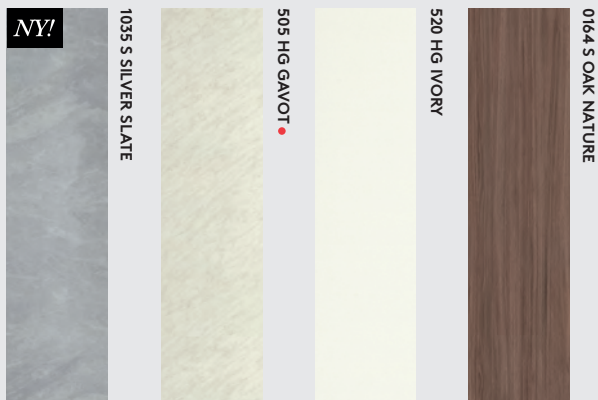

VARMA NATURLIGA MÖNSTER

I Adagio-kollektionen har vi samlat åtta olika mönster med två olika ytor. Skapa en känsla av Medelhavskusten med marmor- och andra fina stenimitationer, eller välj en mer naturtrogen look med Oak Nature.

KLASSISKT UTTRYCK

Skivorna i kollektionen Adagio saknar fogar och det finns inga höjd- eller texturskillnader. Skivorna ger ett sofistikerat och tidlöst uttryck.

YTTEXTURER
S = Silke
HG = Högglass