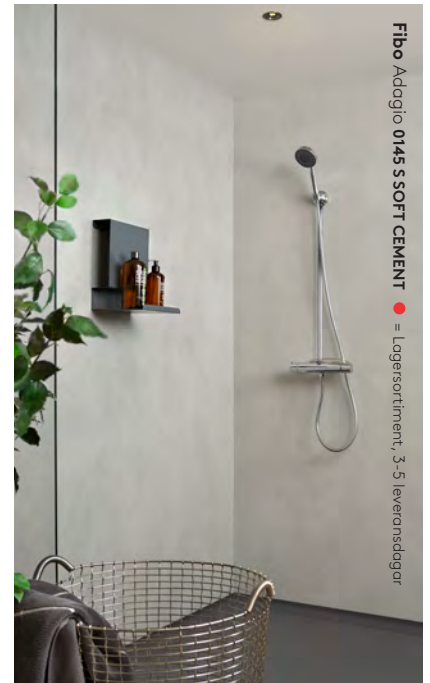

Dekorera med klassiska Adagio

Adagio-kollektionen består av släta skivor utan fogar. Skivorna har ett sofistikerat och tidlöst uttryck.

Marmor och cement har kommit för att stanna, och med Adagio kan du till låg kostnad sätta din prägel på badrummet!

Fibo | Adagio Dekorurval