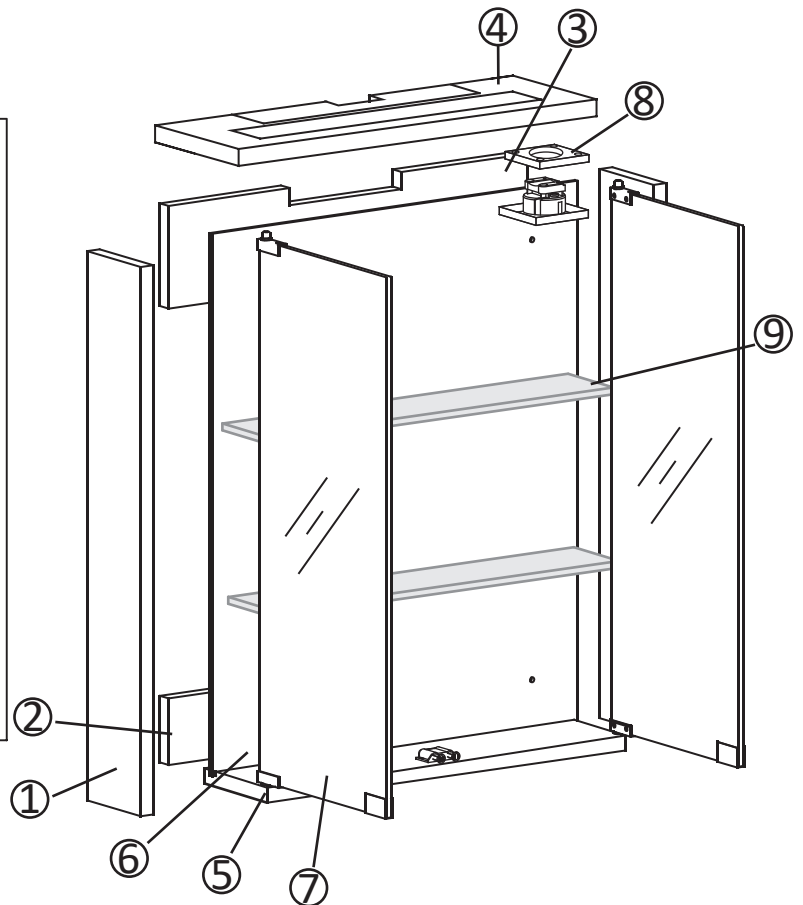

A x 8

B x 4

C x 4

**FOR CIRCUIT
BREAKER SOCKET**

G x 1

D x 1

E x 1

F x 2 / Fx3

ALVA 550/600

Art. nr.	Qty	Meas. (mm)
①	2	660 X 120 X 18
②	1	514/564 X 80 X 15
③	1	514/564 X 120 X 15
④	1	554/604 X 198 X 25
⑤	1	514/564 X 120 X 18
⑥	1	524/574 X 652 X 5
⑦	2	254/279 X 633 X 6
⑧	1	62 X 62 X 12
⑨	2	512/562 X 76 X 6