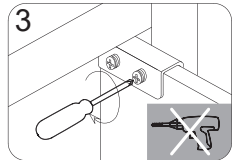

Ex1

3

4

ALVA

035 166430 **SE**
info@noro.se

020 7435740 **FI**
info@norokylpyhuone.fi

216 28860 **NO**
info@noro.se

702 52822 **DK**
info@noro.dk