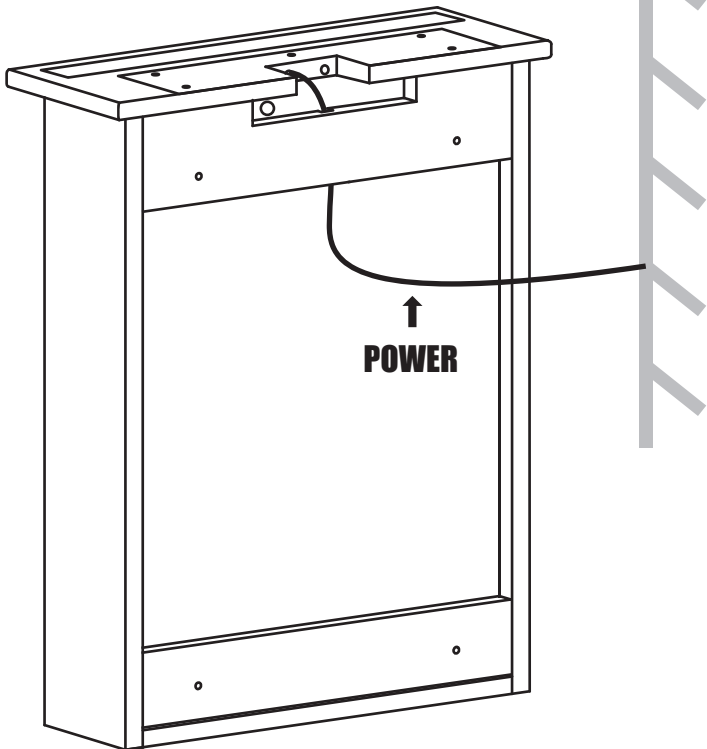

ALVA 750/900		
Art. nr.	Qty	Meas. (mm)
①	2	660 X 120 X 18
②	1	714/864 X 80 X 15
③	1	714/864 X 120 X 15
④	1	754/904 X 198 X 25
⑤	1	714/864 X 120 X 18
⑥	1	724/874 X 652 X 5
⑦	3	235/285 X 633 X 6
⑧	1	62 X 62 X 12
⑨	2	712/862 X 76 X 6

1A1

1A2

1A