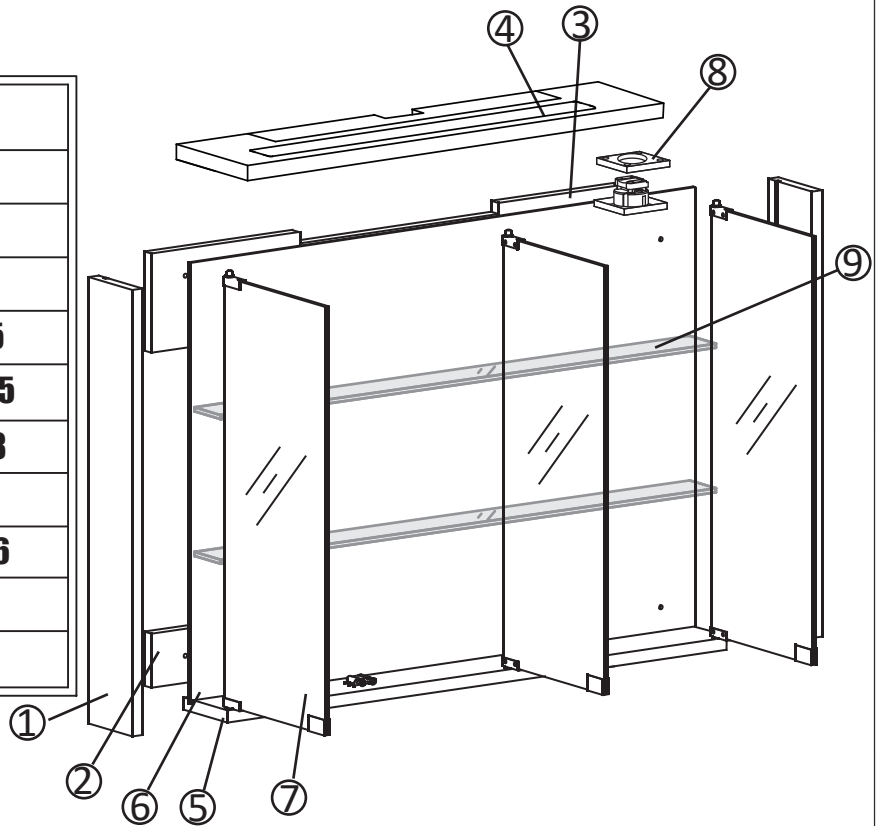

ALVA 750/900		
Art. nr.	Qty	Meas. (mm)
①	2	660 X 120 X 18
②	1	714/864 X 80 X 15
③	1	714/864 X 120 X 15
④	1	754/904 X 198 X 25
⑤	1	714/864 X 120 X 18
⑥	1	724/874 X 652 X 5
⑦	3	235/285 X 633 X 6
⑧	1	62 X 62 X 12
⑨	2	712/862 X 76 X 6