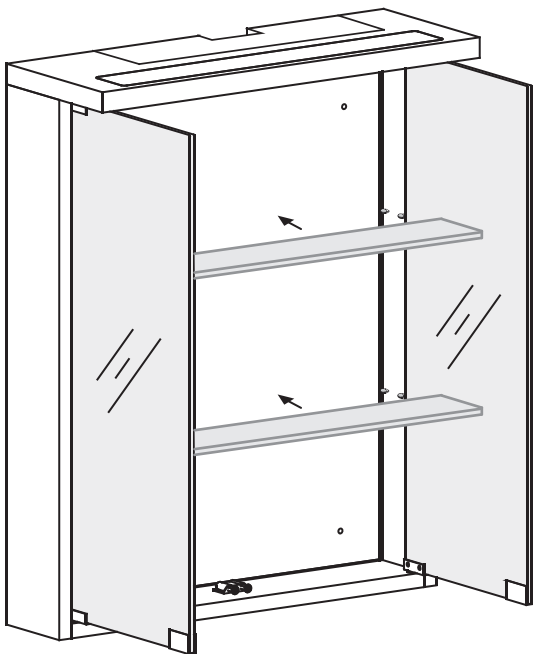

4

ALVA

035 166430 **SE**
info@noro.se

020 7435740 **FI**
info@norokylpyhuone.fi

216 28860 **NO**
info@noro.se

702 52822 **DK**
info@noro.dk