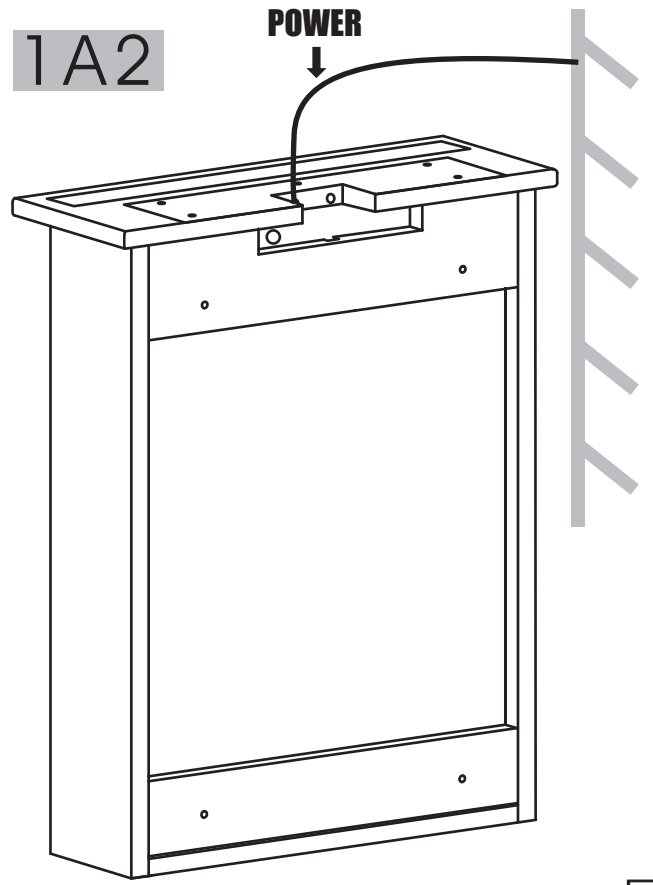

ALVA 750/900		
Art. nr.	Qty	Meas. (mm)
①	2	660 X 120 X 18
②	1	714/864 X 80 X 15
③	1	714/864 X 120 X 15
④	1	754/904 X 198 X 25
⑤	1	714/864 X 120 X 18
⑥	1	724/874 X 652 X 5
⑦	3	235/285 X 633 X 6
⑧	1	62 X 62 X 12
⑨	2	712/862 X 76 X 6

1A1

1A2

1A